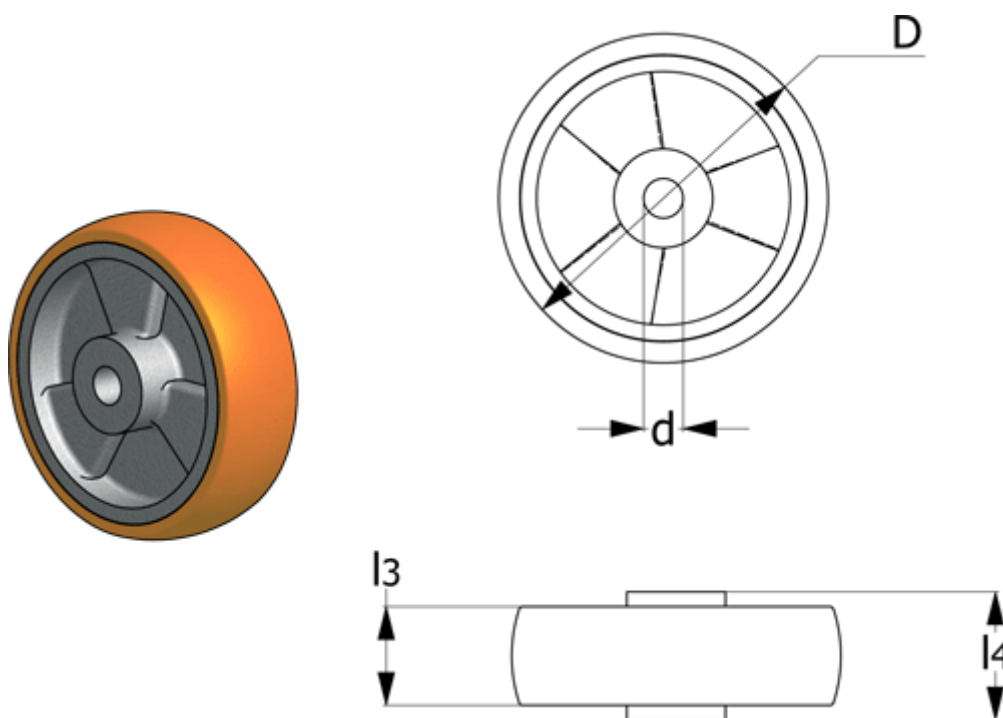

# Data Sheet

Article number: 2314451506

Description: E+G Aluminiums wheel 451506  
RE.F5-100-RSL loose

## Measures

|                        |          |
|------------------------|----------|
| Code                   | = 451506 |
| d                      | = 12     |
| D                      | = 100    |
| Dynamic load (N)       | = 2500   |
| l3                     | = 30     |
| l4                     | = 40     |
| Max static load (N)    | = 3500   |
| Rolling resistance (N) | = 2250   |

|            |                 |
|------------|-----------------|
| Type       | = RE.F5-100-RSL |
| Weight (g) | = 340           |